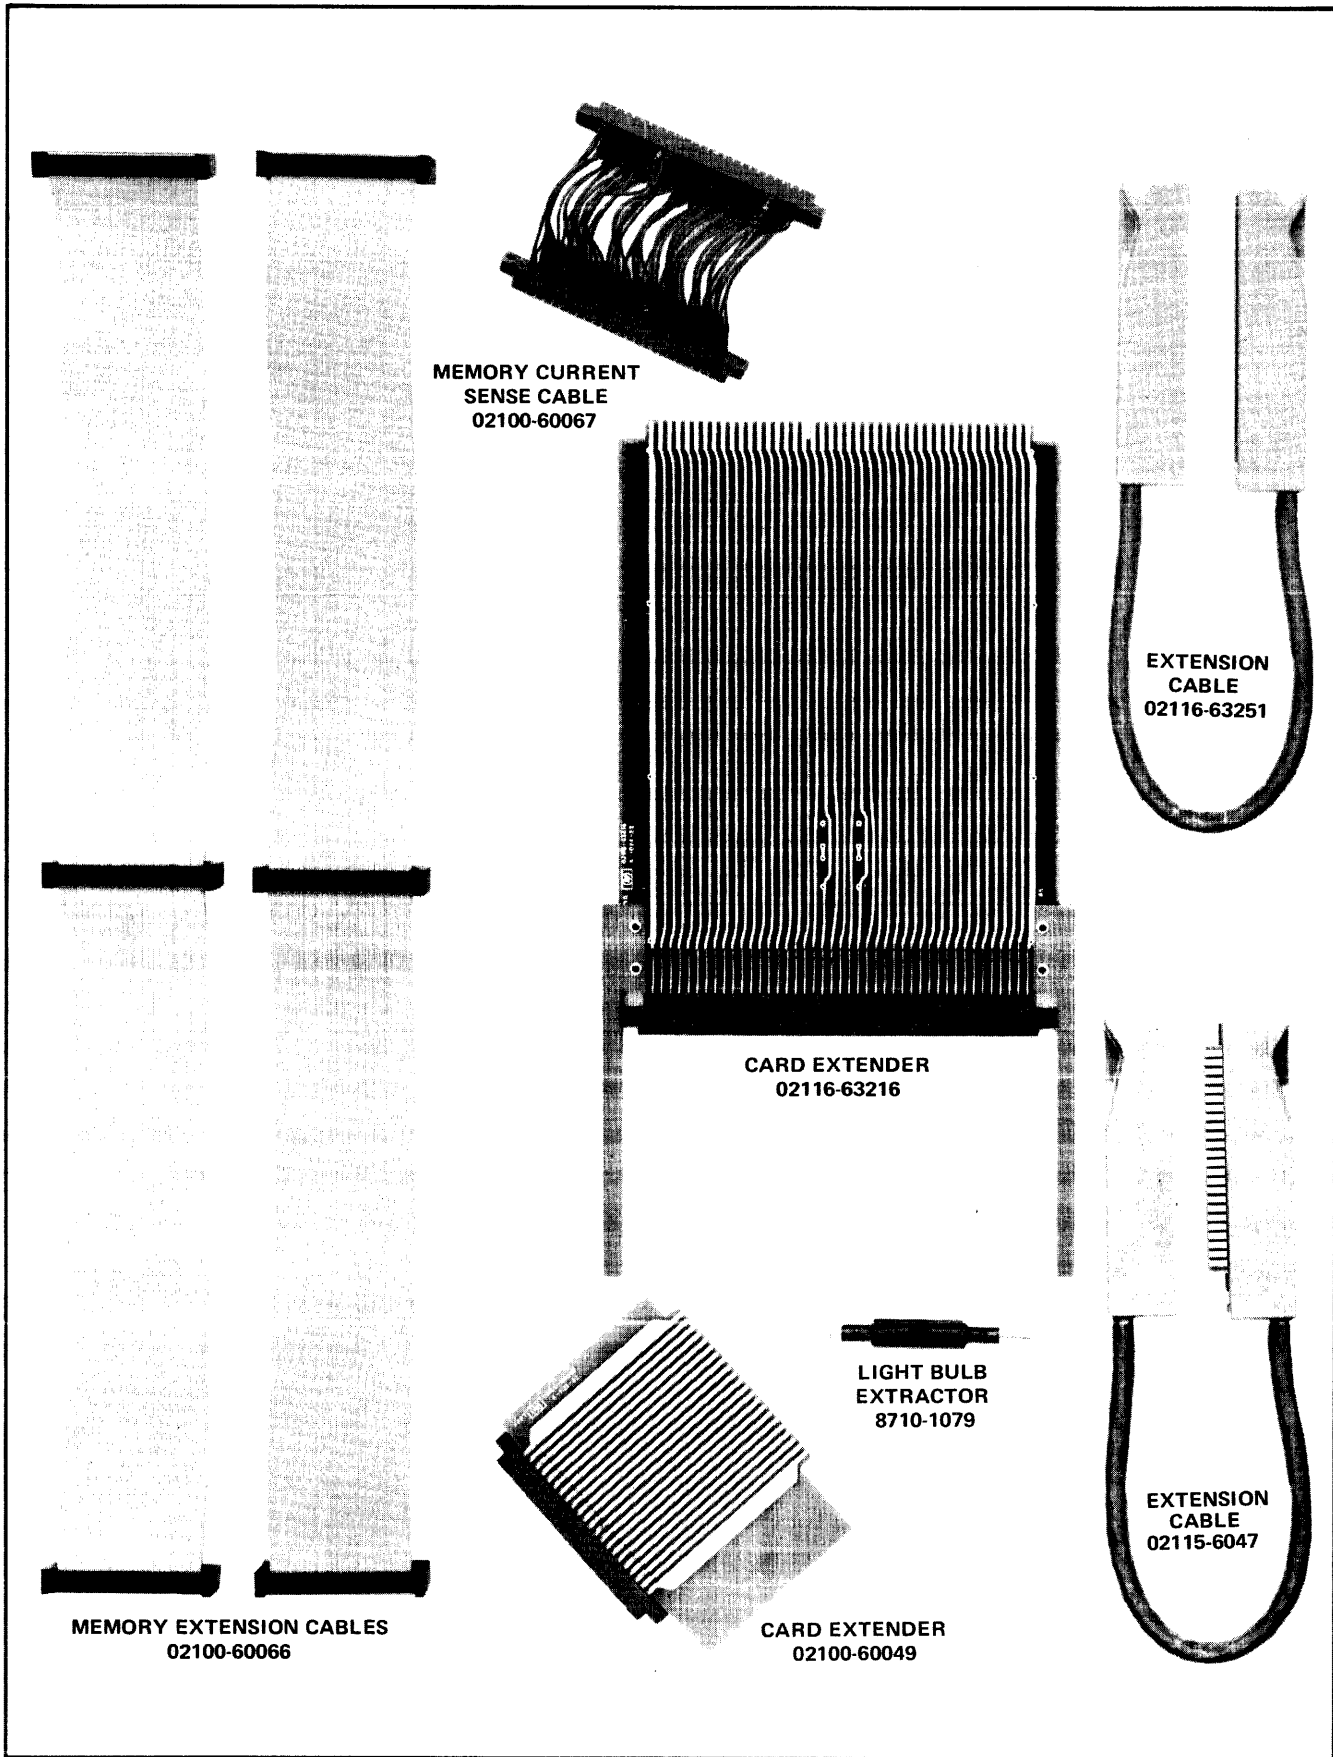

HEWLETT  PACKARD

OPERATING AND SERVICE MANUAL

12900A

MAINTENANCE ACCESSORY KIT

(FOR 2100A COMPUTERS)

Note

This manual should be retained with the 2100A
Computer System documentation.

Figure 1. HP 12900A Maintenance Accessory Kit

1. INTRODUCTION.

2. This manual describes the contents and use of items contained in the 12900A Maintenance Accessory Kit for the Hewlett-Packard 2100A Computer.

3. GENERAL.

4. The maintenance accessory kit (see figure 1 and table 1) contains two card extenders, four extension cables, a memory current sense cable, and a lamp replacement tool.